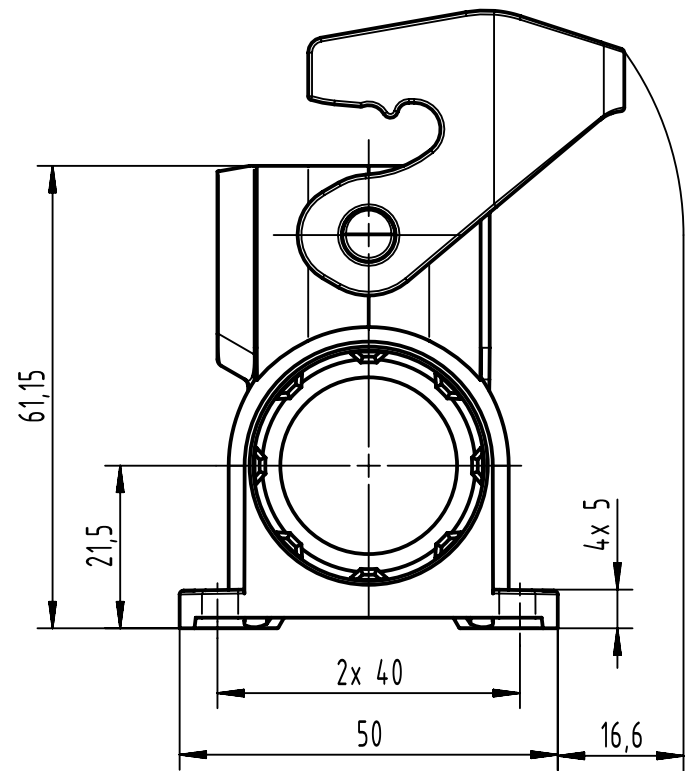

1 2 3 4 5 6

A

B

C

D

① tightening torque max. 10Nm

	All rights reserved Department EL PD	All Dimensions in mm Original Size DIN A4		Scale 1:1	Free size tol.	Ref. Sub.
		Created by 102700	Inspected by SUNDERMEIER	Standardisation	Date 2021-08-12	State Final Release
HARTING D-32339 Espelkamp		Title Han-Eco 10A-HSM1-M25			Doc-Key / ECM-Nr. 100600353/UGD/001/F 500000201021	
		Type TB	Number 19 46 010 0251		Rev. F	Page 1/1