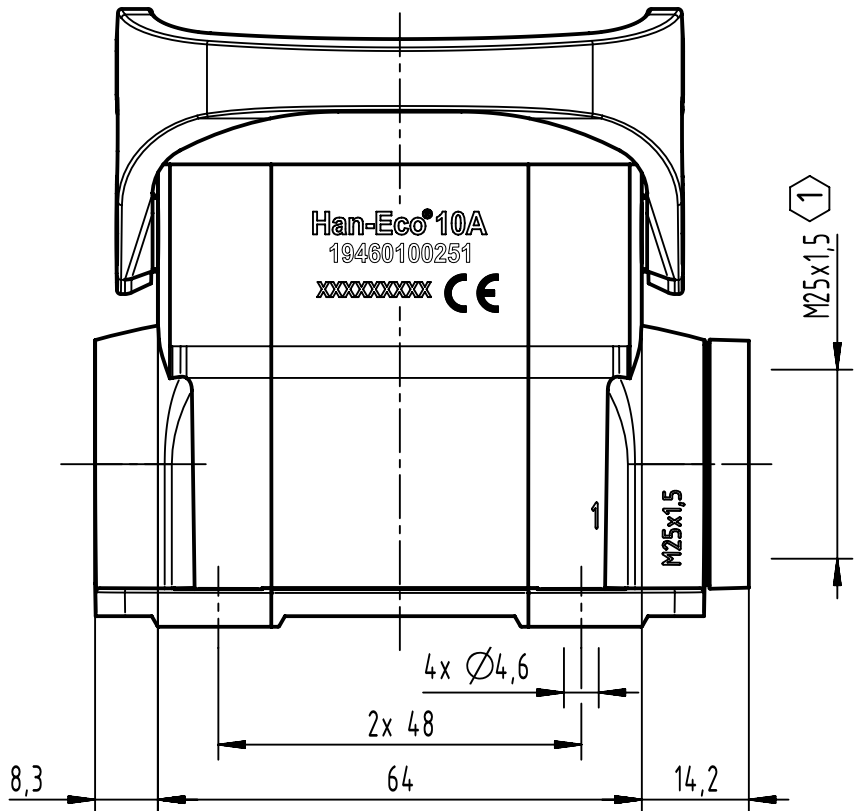

1 2 3 4 5 6

A

B

C

D

① tightening torque max. 10Nm

	All rights reserved Department EL PD	All Dimensions in mm Original Size DIN A4		Scale 1:1	Free size tol.	Ref. Sub.
		Created by 102700	Inspected by SUNDERMEIER	Standardisation	Date 2021-08-12	State Final Release
HARTING D-32339 Espelkamp		Title Han-Eco 10A-HSM1-M25			Doc-Key / ECM-Nr. 100600353/UGD/001/F 500000201021	
		Type TB	Number 19 46 010 0251		Rev. F	Page 1/1